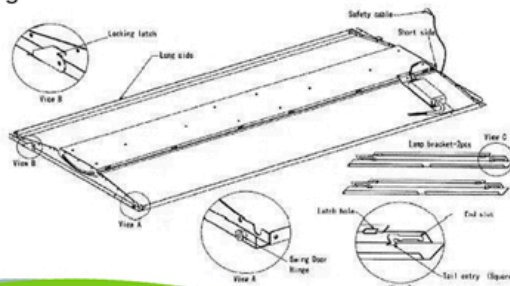

2X4 RECESSED TROFFER 20W LED LAMP 95+ CRI

Efficacy 149 lm/W

Dimming Options: 0-10 V

3-Step Dimming or Integrate Bluetooth Mesh Ready

5000K

FEATURES & BENEFITS

- * 66% Energy saving over fluorescent
- * High luminance and low power
- * Super long life and simple installation
- * 10x longer life than fluorescent tube
- * Flicker-Free
- * 95+ CRI
- * No UV, No RF interference
- * No Mercury, RoHS Compliant
- * Dimming 0-10V plus 3-Step Dimming
- * Integrated Bluetooth Mesh

LED Green Light Model Number:
GL-2x4-Troffer-20W-5000K-95CRI-X

Specify Dimming Option (X):

- (B) Integrated Bluetooth Mesh
- (0) 0-10V
- (3) 3-Step Dimming

Projection view:

SPECIFICATIONS

Average Wattage	19.3 watts
Luminous Efficacy	149.1 lm/W
Input Voltage	95-305 VAC
CCT	4950K
CRI (Color Rendering Index)	96
Measured Output	2,878 lumens
Illumination Angle	180 Degrees
Flicker %	Flicker-Free
Dimensions	47.8" x 23.7" (1213 x 603 x 45mm)
Life Span	100,000 hours at 25°C or 77°F
Operating Temperature	-4°F -122°F (-20°C -50°C)
Ratings	Damp or Dry Location
Warranty	10 Years Non-Prorated
Certification	ETL, UL
Driver	External Driver
Dimming Options	0-10V & 3-Step Dimming or Integrated Bluetooth Mesh
TM-30-18 Rf	90
TM-30-18 Rg	99