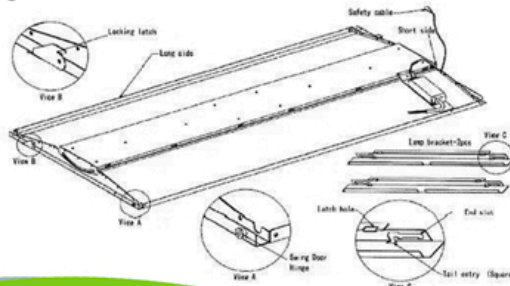

2X4 RECESSED TROFFER 20W LED LAMP 95+ CRI

Efficacy 147 lm/W

Dimming Options: 0-10 V

3-Step Dimming or Integrate Bluetooth
Mesh Ready

4000K

FEATURES & BENEFITS

- * 66% Energy saving over fluorescent
- * High luminance and low power
- * Super long life and simple installation
- * 10x longer life than fluorescent tube
- * Flicker-Free
- * 95+ CRI
- * No UV, No RF interference
- * No Mercury, RoHS Compliant
- * Dimming 0-10V plus 3-Step Dimming
- * Integrated Bluetooth Mesh

LED Green Light Model Number:
GL-2x4-Troffer-20W-4000K-95CRI-X

Specify Dimming Option (X):

- (B) Integrated Bluetooth Mesh
- (0) 0-10V
- (3) 3-Step Dimming

Projection view:

SPECIFICATIONS

Average Wattage	19.3 watts
Luminous Efficacy	147.7 lm/W
Input Voltage	95-305 VAC
CCT	4100K
CRI (Color Rendering Index)	96
Measured Output	2,851 lumens
Illumination Angle	180 Degrees
Flicker %	Flicker-Free
Dimensions	47.8" x 23.7" (1213 x 603 x 45mm)
Life Span	100,000 hours at 25°C or 77°F
Operating Temperature	-4°F -122°F (-20°C -50°C)
Ratings	Damp or Dry Location
Warranty	10 Years Non-Prorated
Certification	ETL, UL
Driver	External Driver
Dimming Options	0-10V & 3-Step Dimming or Integrated Bluetooth Mesh
TM-30-18 Rf	90
TM-30-18 Rg	99