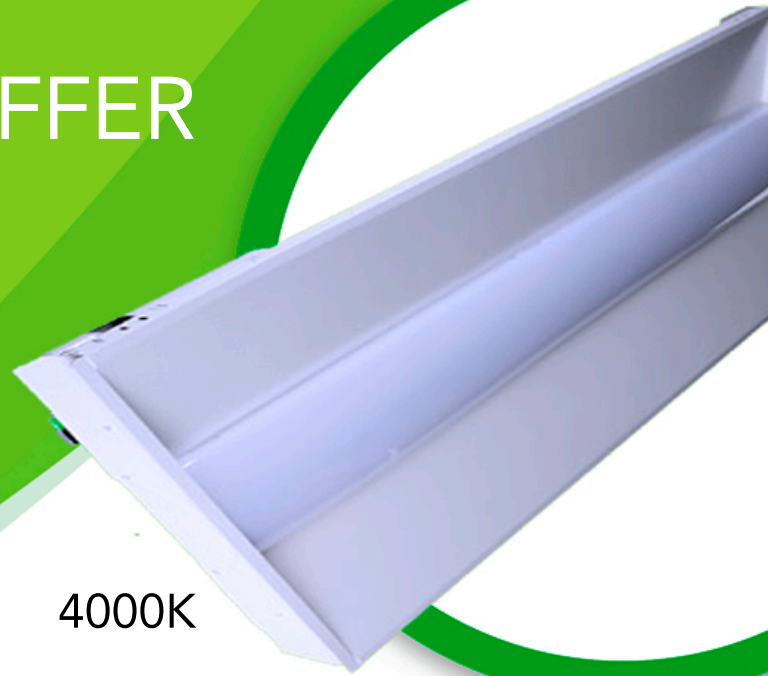

1X4 RECESSED TROFFER 40W LED LAMP 95+ CRI

Efficacy 137 lm/W

Dimming Options: 0-10 V

3-Step Dimming or Integrate Bluetooth
Mesh Ready

4000K

FEATURES & BENEFITS

- * 66% Energy saving over fluorescent
- * High luminance and low power
- * Super long life and simple installation
- * 10x longer life than fluorescent tube
- * Flicker-Free
- * 95+ CRI
- * No UV, No RF interference
- * No Mercury, RoHS Compliant
- * Dimming 0-10V plus 3-Step Dimming
- * Integrated Bluetooth Mesh

LED Green Light Model Number:
GL-1x4-Troffer-40W-4000K-95CRI-X

Specify Dimming Option (X):
(B) Integrated Bluetooth Mesh
(0) 0-10V
(3) 3-Step Dimming

Projection view:

SPECIFICATIONS

Average Wattage	38.9 watts
Luminous Efficacy	137.4 lm/W
Input Voltage	120 - 277 VAC
CCT	3990K
CRI (Color Rendering Index)	97
Measured Output in Lumens	5,345 lumens
Illumination Angle	180 Degrees
Dimensions (MOL)	914mm x 25mm
Dimming Options	0-10V & 3-Step Dimming or Integrated Bluetooth Mesh
Operating Temperature	-4°F -122°F (-20°C -50°C)
Ratings	Dry Location
Warranty	10 Years Non-Prorated
Certification	UL, DLC, ETL, NSF
Driver	External Driver, Custom UL Class 2
Life Span	100,000 hours at 25°C or 77°F