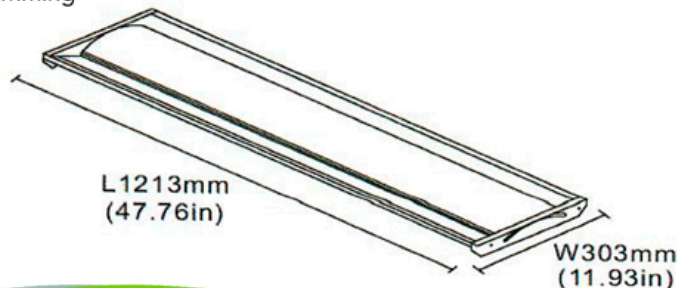

1X4 RECESSED TROFFER 40W LED LAMP 95+ CRI

Efficacy 137 lm/W

Dimming Options: 0-10 V

3-Step Dimming or Integrate Bluetooth
Mesh Ready

4000K

FEATURES & BENEFITS

- * 66% Energy saving over fluorescent
- * High luminance and low power
- * Super long life and simple installation
- * 10x longer life than fluorescent tube
- * Flicker-Free
- * 95+ CRI
- * No UV, No RF interference
- * No Mercury, RoHS Compliant
- * Dimming 0-10V plus 3-Step Dimming
- * Integrated Bluetooth Mesh

LED Green Light Model Number:
GL-1x4-Troffer-40W-4000K-95CRI-X

Specify Dimming Option (X):
(B) Integrated Bluetooth Mesh
(0) 0-10V
(3) 3-Step Dimming

Projection view:

SPECIFICATIONS

Average Wattage	38.9 watts
Luminous Efficacy	137.4 lm/W
Input Voltage	120 - 277 VAC
CCT	3990K
CRI (Color Rendering Index)	97
Measured Output in Lumens	5,345 lumens
Illumination Angle	180 Degrees
Dimensions (MOL)	914mm x 25mm
Dimming Options	0-10V & 3-Step Dimming or Integrated Bluetooth Mesh
Operating Temperature	-4°F -122°F (-20°C -50°C)
Ratings	Dry Location
Warranty	10 Years Non-Prorated
Certification	UL, DLC, ETL, NSF
Driver	External Driver, Custom UL Class 2
Life Span	100,000 hours at 25°C or 77°F