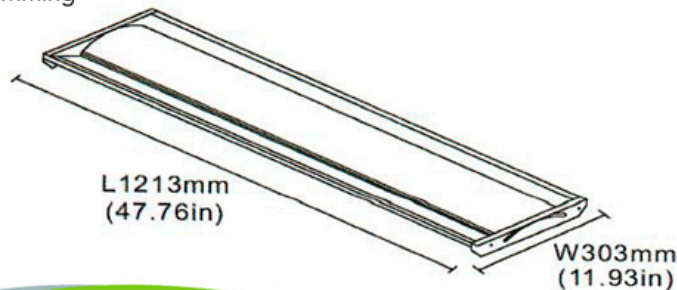

1X4 RECESSED TROFFER 30W LED LAMP 95+ CRI

Efficacy 142 lm/W

Dimming Options: 0-10 V

3-Step Dimming or Integrate Bluetooth
Mesh Ready

5000K

FEATURES & BENEFITS

- * 66% Energy saving over fluorescent
- * High luminance and low power
- * Super long life and simple installation
- * 10x longer life than fluorescent tube
- * Flicker-Free
- * 95+ CRI
- * No UV, No RF interference
- * No Mercury, RoHS Compliant
- * Dimming 0-10V plus 3-Step Dimming
- * Integrated Bluetooth Mesh

LED Green Light Model Number:
GL-1x4-Troffer-30W-5000K-95CRI-X

Specify Dimming Option (X):
(B) Integrated Bluetooth Mesh
(0) 0-10V
(3) 3-Step Dimming

Projection view:

SPECIFICATIONS

Average Wattage	30 watts
Luminous Efficacy	142.95 lm/W
Input Voltage	120 - 277 VAC
CCT	5015K
CRI (Color Rendering Index)	97
Measured Output in Lumens	4,289 lumens
Illumination Angle	180 Degrees
Dimensions (MOL)	914mm x 25mm
Dimming Options	0-10V & 3-Step Dimming or Integrated Bluetooth Mesh
Operating Temperature	-4°F -122°F (-20°C -50°C)
Ratings	Dry Location
Warranty	10 Years Non-Prorated
Certification	UL, DLC, ETL, NSF
Driver	External Driver, Custom UL Class 2
Life Span	100,000 hours at 25°C or 77°F