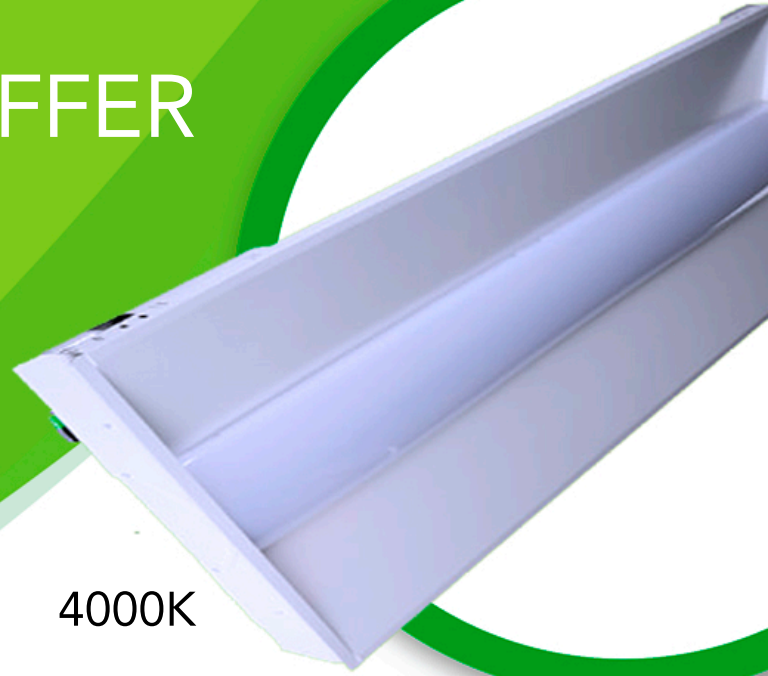

1X4 RECESSED TROFFER 24W LED LAMP 95+ CRI

Efficacy 140 lm/W

Dimming Options: 0-10 V

3-Step Dimming or Integrate Bluetooth
Mesh Ready

4000K

FEATURES & BENEFITS

- * 66% Energy saving over fluorescent
- * High luminance and low power
- * Super long life and simple installation
- * 10x longer life than fluorescent tube
- * Flicker-Free
- * 95+ CRI
- * No UV, No RF interference
- * No Mercury, RoHS Compliant
- * Dimming 0-10V plus 3-Step Dimming
- * Integrated Bluetooth Mesh

LED Green Light Model Number:
GL-1x4-Troffer-24W-4000K-95CRI-X

Specify Dimming Option (X):
(B) Integrated Bluetooth Mesh
(0) 0-10V
(3) 3-Step Dimming

Projection view:

SPECIFICATIONS

Average Wattage	24 watts
Luminous Efficacy	140.2 lm/W
Input Voltage	120 - 277 VAC
CCT	3985K
CRI (Color Rendering Index)	97
Measured Output in Lumens	3,365 lumens
Illumination Angle	180 Degrees
Dimensions (MOL)	914mm x 25mm
Dimming Options	0-10V & 3-Step Dimming or Integrated Bluetooth Mesh
Operating Temperature	-4°F -122°F (-20°C -50°C)
Ratings	Dry Location
Warranty	10 Years Non-Prorated
Certification	UL, DLC, ETL, NSF
Driver	External Driver, Custom UL Class 2
Life Span	100,000 hours at 25°C or 77°F