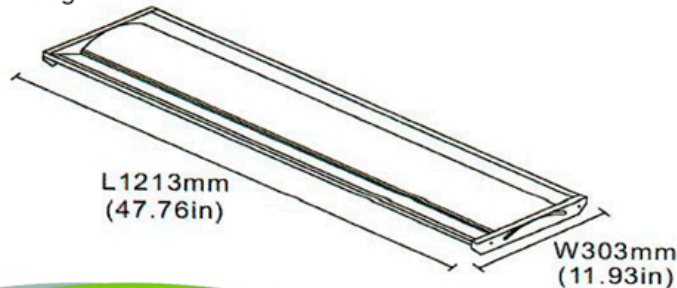

1X4 RECESSED TROFFER 24W LED LAMP 95+ CRI

Efficacy 140 lm/W

Dimming Options: 0-10 V

3-Step Dimming or Integrate Bluetooth
Mesh Ready

4000K

FEATURES & BENEFITS

- * 66% Energy saving over fluorescent
- * High luminance and low power
- * Super long life and simple installation
- * 10x longer life than fluorescent tube
- * Flicker-Free
- * 95+ CRI
- * No UV, No RF interference
- * No Mercury, RoHS Compliant
- * Dimming 0-10V plus 3-Step Dimming
- * Integrated Bluetooth Mesh

LED Green Light Model Number:
GL-1x4-Troffer-24W-4000K-95CRI-X

Specify Dimming Option (X):
(B) Integrated Bluetooth Mesh
(0) 0-10V
(3) 3-Step Dimming

Projection view:

SPECIFICATIONS

Average Wattage	24 watts
Luminous Efficacy	140.2 lm/W
Input Voltage	120 - 277 VAC
CCT	3985K
CRI (Color Rendering Index)	97
Measured Output in Lumens	3,365 lumens
Illumination Angle	180 Degrees
Dimensions (MOL)	914mm x 25mm
Dimming Options	0-10V & 3-Step Dimming or Integrated Bluetooth Mesh
Operating Temperature	-4°F -122°F (-20°C -50°C)
Ratings	Dry Location
Warranty	10 Years Non-Prorated
Certification	UL, DLC, ETL, NSF
Driver	External Driver, Custom UL Class 2
Life Span	100,000 hours at 25°C or 77°F