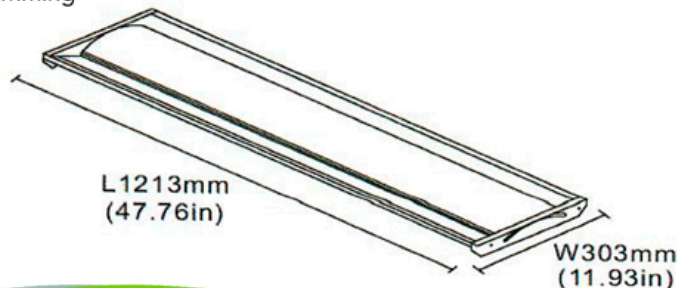

1X4 RECESSED TROFFER 20W LED LAMP 95+ CRI

Efficacy 143 lm/W

Dimming Options: 0-10 V

3-Step Dimming or Integrate Bluetooth
Mesh Ready

4000K

FEATURES & BENEFITS

- * 66% Energy saving over fluorescent
- * High luminance and low power
- * Super long life and simple installation
- * 10x longer life than fluorescent tube
- * Flicker-Free
- * 95+ CRI
- * No UV, No RF interference
- * No Mercury, RoHS Compliant
- * Dimming 0-10V plus 3-Step Dimming
- * Integrated Bluetooth Mesh

LED Green Light Model Number:
GL-1x4-Troffer-20W-4000K-95CRI-X

Specify Dimming Option (X):
(B) Integrated Bluetooth Mesh
(0) 0-10V
(3) 3-Step Dimming

Projection view:

SPECIFICATIONS

Average Wattage	19.2 watts
Luminous Efficacy	143 lm/W
Input Voltage	120 - 277 VAC
CCT	3980K
CRI (Color Rendering Index)	96
Measured Output in Lumens	2,746 lumens
Illumination Angle	180 Degrees
Dimensions (MOL)	914mm x 25mm
Dimming Options	0-10V & 3-Step Dimming or Integrated Bluetooth Mesh
Operating Temperature	-4°F -122°F (-20°C -50°C)
Ratings	Dry Location
Warranty	10 Years Non-Prorated
Certification	UL, DLC, ETL, NSF
Driver	External Driver, Custom UL Class 2
Life Span	100,000 hours at 25°C or 77°F