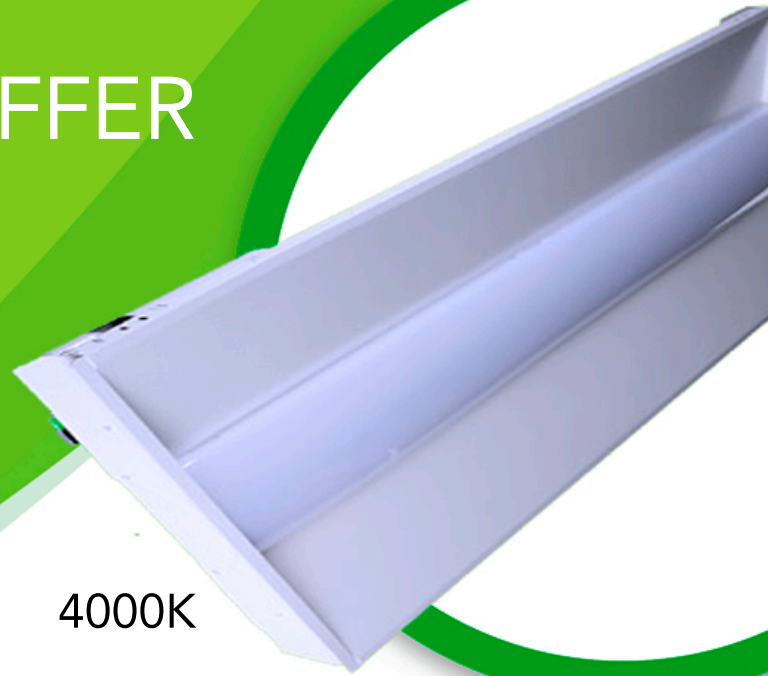

1X4 RECESSED TROFFER 20W LED LAMP 95+ CRI

Efficacy 143 lm/W

Dimming Options: 0-10 V

3-Step Dimming or Integrate Bluetooth
Mesh Ready

4000K

FEATURES & BENEFITS

- * 66% Energy saving over fluorescent
- * High luminance and low power
- * Super long life and simple installation
- * 10x longer life than fluorescent tube
- * Flicker-Free
- * 95+ CRI
- * No UV, No RF interference
- * No Mercury, RoHS Compliant
- * Dimming 0-10V plus 3-Step Dimming
- * Integrated Bluetooth Mesh

LED Green Light Model Number:
GL-1x4-Troffer-20W-4000K-95CRI-X

Specify Dimming Option (X):
(B) Integrated Bluetooth Mesh
(0) 0-10V
(3) 3-Step Dimming

Projection view:

SPECIFICATIONS

Average Wattage	19.2 watts
Luminous Efficacy	143 lm/W
Input Voltage	120 - 277 VAC
CCT	3980K
CRI (Color Rendering Index)	96
Measured Output in Lumens	2,746 lumens
Illumination Angle	180 Degrees
Dimensions (MOL)	914mm x 25mm
Dimming Options	0-10V & 3-Step Dimming or Integrated Bluetooth Mesh
Operating Temperature	-4°F -122°F (-20°C -50°C)
Ratings	Dry Location
Warranty	10 Years Non-Prorated
Certification	UL, DLC, ETL, NSF
Driver	External Driver, Custom UL Class 2
Life Span	100,000 hours at 25°C or 77°F