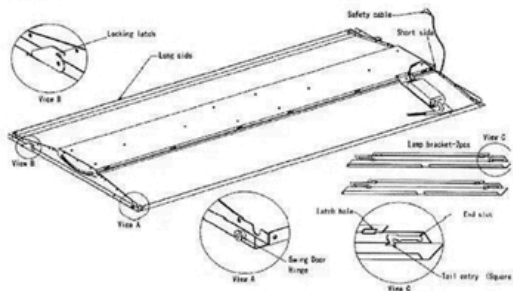

2X4 RETROFIT TROFFER 20W LED LAMP 95+ CRI

High Efficacy 152.4 lm/W
Dimming Options: 0-10V and
3-Step Dimming or Integrate Bluetooth
Mesh Ready

5000K

FEATURES & BENEFITS

- * Exceeds Million Lamp Challenge Phase 2 specification
- * Dimming Options: Integrated Bluetooth Mesh or 0-10V and 3-Step Dimming
- * Super Simple Installation
- * Greater than 60% savings over fluorescent
- * 10-year non-prorated warranty
- * Flicker Free

LED Green Light Model Number:
GL-2x4-Retrofit-20W-5000K-95CRI-X

Specify Dimming Option (X):

- (B) Integrated Bluetooth Mesh
- (0) 0-10V
- (3) 3-Step Dimming

Projection view:

SPECIFICATIONS

Average Wattage	20 watts
Luminous Efficacy	152.4 lm/W
Input Voltage	95-305 VAC
CCT	4870K
CRI (Color Rendering Index)	97
Measured Output	3,048 lumens
Illumination Angle	180 Degrees
Flicker %	Flicker-Free
Dimensions	47.8" x 23.7" (1213 x 603 x 45mm)
Life Span	100,000 hours at 25°C or 77°F
Operating Temperature	-4°F -122°F (-20°C -50°C)
Ratings	Damp or Dry Location
Warranty	10 Years Non-Prorated
Certification	ETL, UL
Driver	External Driver
Dimming Options	0-10V & 3-Step Dimming or Integrated Bluetooth Mesh
TM-30-18 Rf	90
TM-30-18 Rg	99